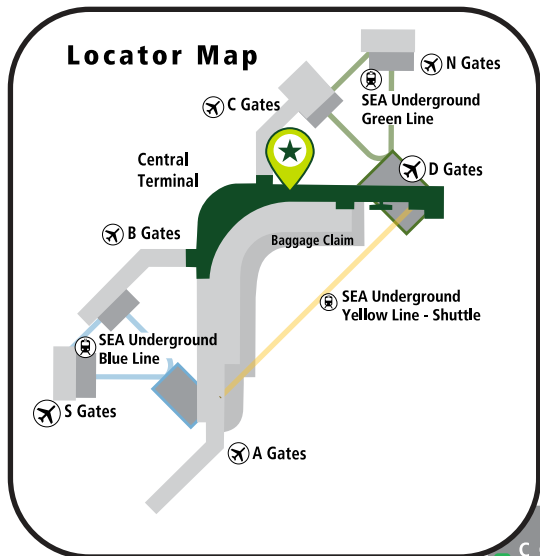

SEA Concourse D Map

Legend

- Dining
- Retail
- Services
- Airline Clubs
-  Exit Secure Area
-  Children's Play Area
-  Nursing Room
-  Pet Relief Area
-  Restrooms
-  All Gender Restroom
-  Water Refill Station
-  Train

SEA
SEATTLE-TACOMA INTERNATIONAL AIRPORT
DINING | RETAIL
For dining and retail options visit ExploreSEA.org

Additional Information:

- Dining Options:** Ballard Brew Hall, Camden Food Co., Neighborhood Bubble Tea & Coffee, Poke to the Max, Sports Tavern, Starbucks, Stone House Café
- Retail Options:** Fireworks, In Motion, PLANEWEAR, Urban Market
- Services Include,** Alaska Customer Service, All Gender Restroom, ATMs, Children's Play Area, Lucky Shines Shoe Shine, Nursing Room, Vending, Water Refill Stations
- Airline Clubs include,** Alaska Lounge

D Gates

For a complete listing download the flySEA App