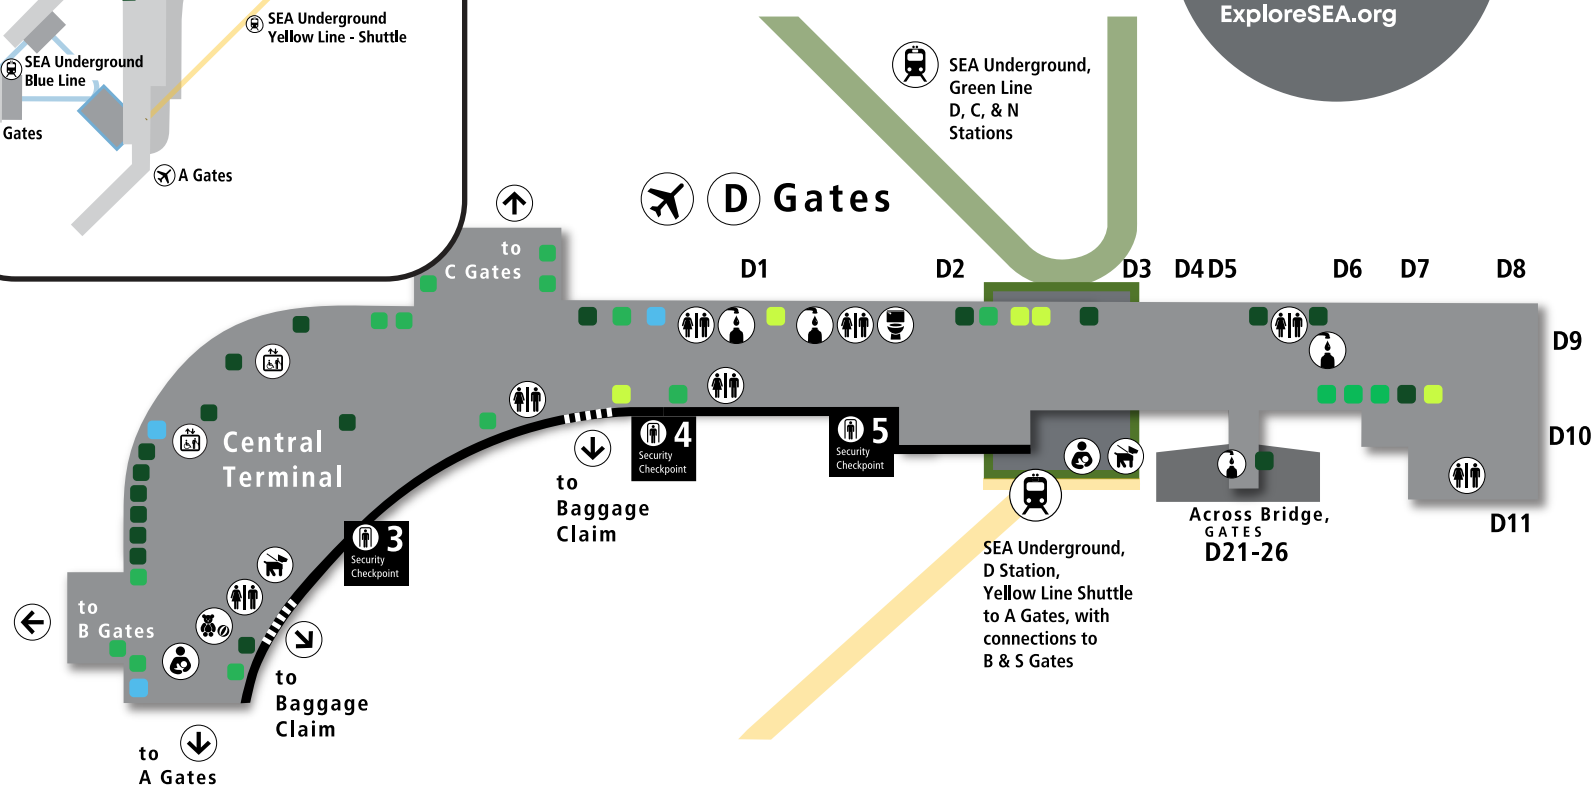

SEA Concourse D Map

Legend

- Dining
- Retail
- Services
- Airline Clubs
-  Exit Secure Area
-  Children's Play Area
-  Nursing Room
-  Pet Relief Area
-  Restrooms
-  All Gender Restroom
-  Water Refill Station
-  Train

SEA
SEATTLE-TACOMA INTERNATIONAL AIRPORT
DINING | RETAIL
For dining and retail options visit ExploreSEA.org

Additional Information:

- Dining Options:** Ballard Brew Hall, Camden Food Co., Neighborhood Bubble Tea & Coffee, Poke to the Max, Sports Tavern, Starbucks, Stone House Café
- Retail Options:** Fireworks, In Motion, PLANEWEAR, Urban Market
- Services Include,** Alaska Customer Service, All Gender Restroom, ATMs, Children's Play Area, Lucky Shines Shoe Shine, Nursing Room, Vending, Water Refill Stations
- Airline Clubs include,** Alaska Lounge

D Gates

For a complete listing download the flySEA App